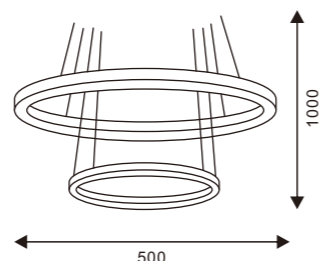

LÁMPARA DE TECHO ADARTH

40W/CCT