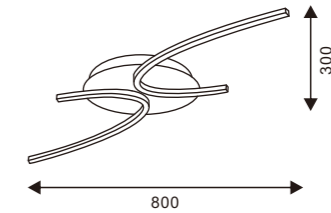

LM8117 BLANCO ▶
1000X150X150 MM 1760LM

LÁMPARA DE TECHO LED SOMERSAULT

45W/CCT

LM8130
800X250X100 MM 3600LM

LÁMPARA DE TECHO LED MERANG

33W/CCT

LM8132
800X300X80 MM 2640LM

LÁMPARA DE TECHO LED RINGS