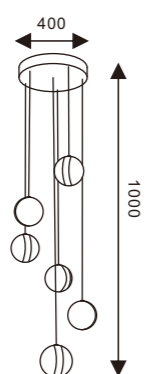

60W/CCT

◀ **DW303110**
600X180X1200H MM 4200LM

LÁMPARA DE TECHO PASAK

60W/CCT

▶ **DW30316**
750X120X1200H MM 2100LM

VENTILADOR DE TECHO LED CCT STICKS

36W/CCT

◀ **LM8080**
520 X 240H MM 2400LM