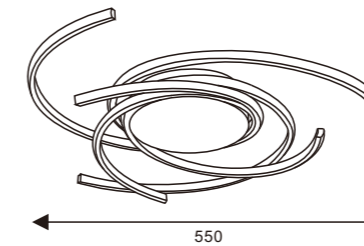

**LÁMPARA DE TECHO
LED TWIST**
54W/CCT