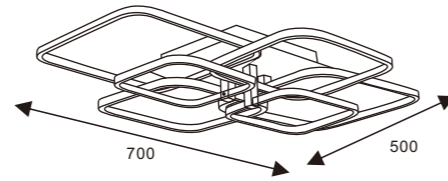

LÁMPARA DE TECHO LED FARE

62W/CCT