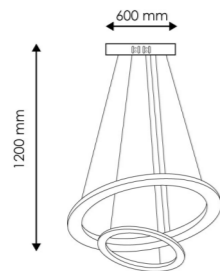

LÁMPARA DE TECHO DOCK

68W/CCT