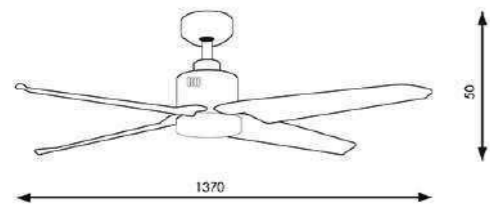

▶ **LM8080 BLANCO**
1270X400-500H MM 1450LM

VENTILADOR DE TECHO LED CCT WITHLINE

40W/CCT

◀ **LM8084**
600X166H MM 2700LM

VENTILADOR DE TECHO LED SUPPORT

18W/CCT

▶ **LM8082**
1370X40-50H MM 1450LM

LAMPARA DE TECHO CAROL