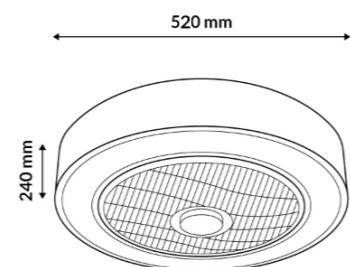

60W/CCT

◀ **DW303110**
600X180X1200H MM 4200LM

LÁMPARA DE TECHO PASAK

60W/CCT

▶ **DW30316**
750X120X1200H MM 2100LM

VENTILADOR DE TECHO LED CCT STICKS

36W/CCT

◀ **LM8080**
520 X 240H MM 2400LM