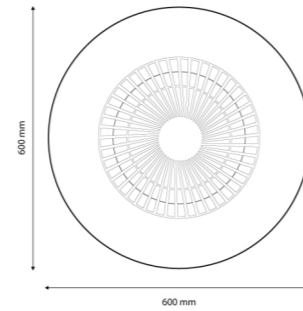

VENTILADOR DE TECHO LED CCT WITHLINE

40W/CCT