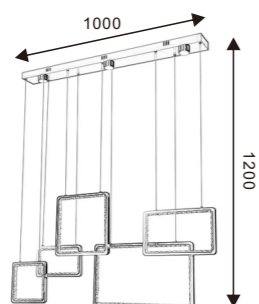

LÁMPARA DE TECHO LED RING

18W/CCT

◀ **DW61691L**
270X1200H MM 1260LM

LÁMPARA DE TECHO LED SQUARE

97W/CCT

DW4006BF ▶
1000X110X1200H MM 6790LM

46

PLAFÓN DECORATIVO LED DIAMOND STAR