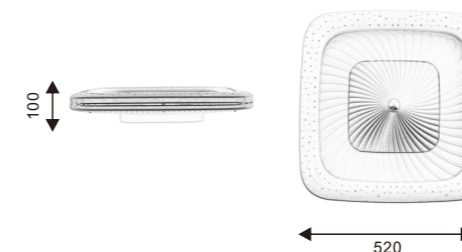

PLAFÓN DECORATIVO LED STAR

72W/CCT