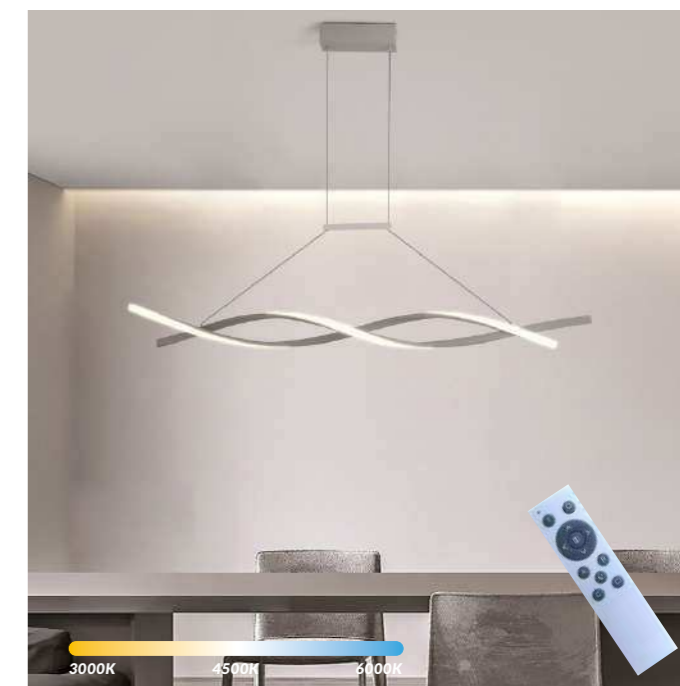

LÁMPARA DE TECHO
LED KNOT

22W/CCT

LM8117 BLANCO ▶
1000X150X150 MM 1760LM