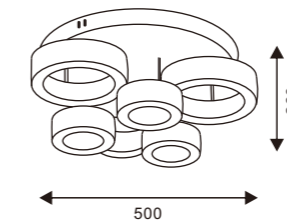

28W/CCT

▶ TL5009-500
500X1000H MM

LÁMPARA DE TECHO
SAISTAIT

40W/CCT

TL5038-500
500X1000H MM

LÁMPARA DE TECHO
TREVOLE

42W/CCT

TL7220-500
500X260H MM