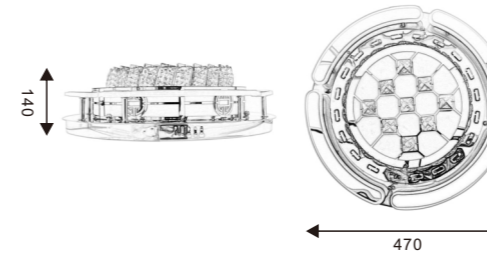

PLAFÓN DECORATIVO LED CIRCLE

100W/CCT