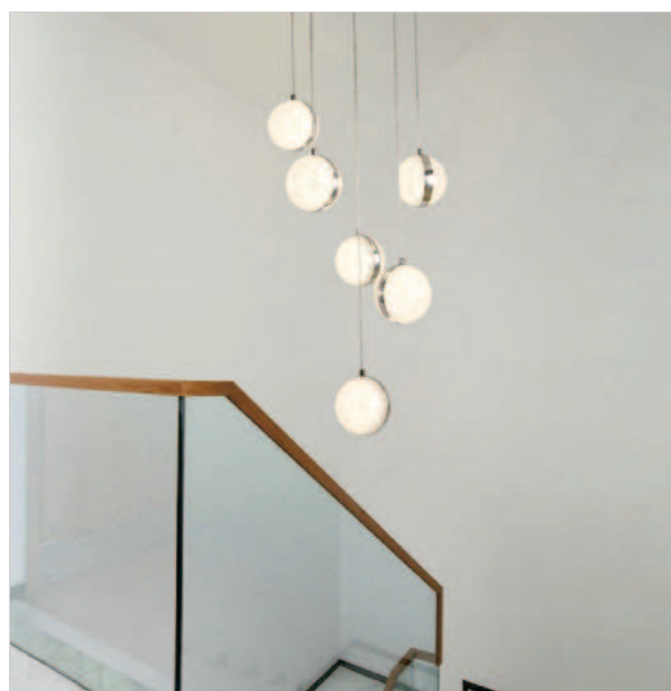

60W/CCT

◀ **DW303110**
600X180X1200H MM 4200LM

LÁMPARA DE TECHO PASAK

60W/CCT

▶ **DW30316**
750X120X1200H MM 2100LM

VENTILADOR DE TECHO LED CCT STICKS

36W/CCT

◀ **LM8080**
520 X 240H MM 2400LM