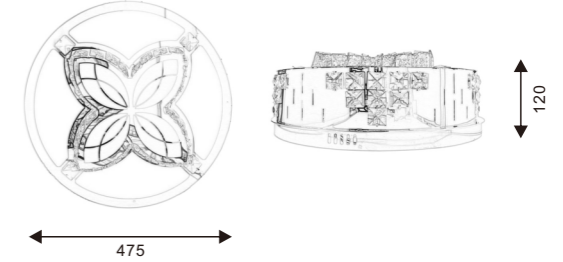

60W/CCT

◀ **KB7021**
500X500X130MM 4000LM

LÁMPARA DE TECHO TAARA

60W/CCT

◀ **KB7016**
500X500X120MM 4000LM

PLAFÓN DECORATIVO LED FLOWER

80W/CCT

◀ **KB9109**
475X475X120 MM 7200LM