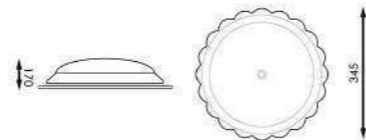

PLAFÓN DECORATIVO LED DIAMOND CORONA

60W/CCT