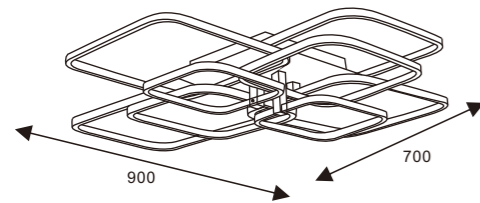

LÁMPARA DE TECHO LED FARE

62W/CCT

◀ **LM8123 ALUMINIO**
700X500X108H MM 5580LM

LÁMPARA DE TECHO LED FLEW

90W/CCT

▶ **LM8122 BLANCO**
900X700X180H MM

LÁMPARA DE TECHO

78W/CCT