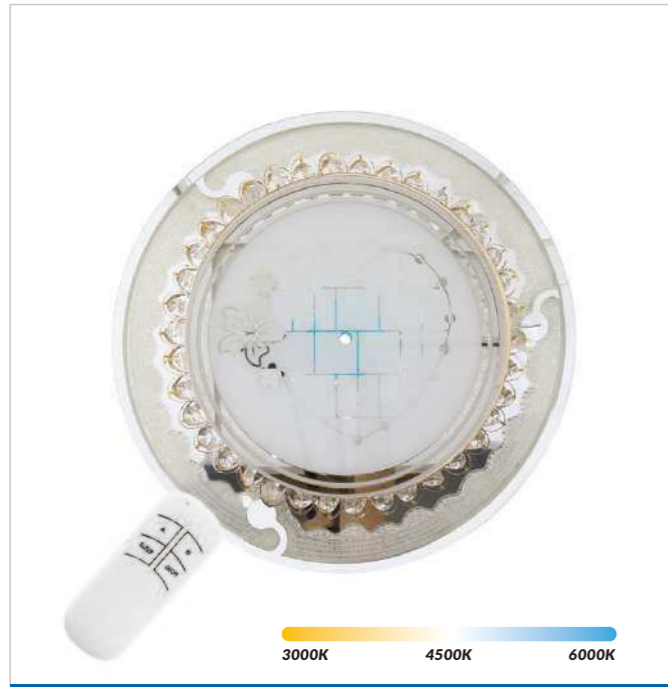

PLAFÓN DECORATIVO LED CIRCLE HEART

48W/CCT

◀ **KB9106**
490X120H MM 4500LM

PLAFÓN DECORATIVO LED CIRCLE FLOWER GOLD

72W/CCT

▶ **KB9102**
490X90H MM 6500LM

PLAFÓN DECORATIVO LED SQUAMA

40W/CCT

◀ **KB9104**
450X450X160H MM 4000LM

PLAFÓN DECORATIVO LED HEXA DIAMOND

40W/CCT

▶ **KB9103**
450X450X150H MM 4000LM