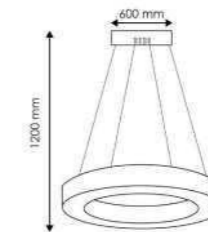

LÁMPARA DE TECHO GELANG

30W/CCT

▶ **DW8512**
600X1200H MM 1260LM