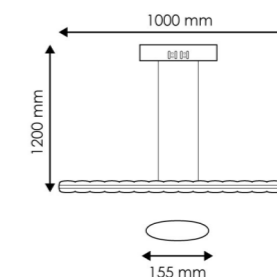

LÁMPARA DE TECHO LED GLAMOUR

64W/CCT