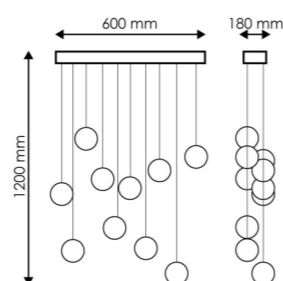

LÁMPARA DE TECHO BUBBLES

60W/CCT