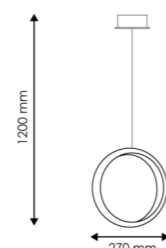

LÁMPARA DE TECHO LED RING

18W/CCT