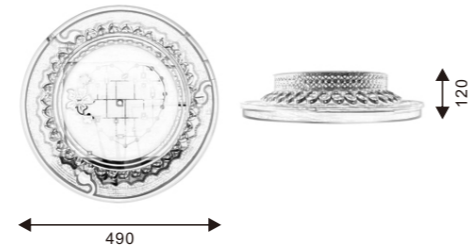

PLAFÓN DECORATIVO LED CIRCLE

100W/CCT

◀ **KB9108**
470X470X140H MM 9000LM

PLAFÓN DECORATIVO LED CIRCLE HEART

48W/CCT

◀ **KB9106**
490X120H MM 4500LM

PLAFÓN DECORATIVO LED CIRCLE FLOWER GOLD

72W/CCT