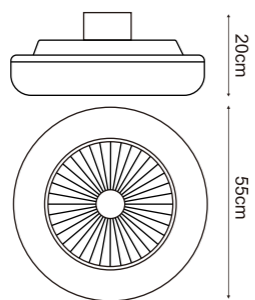

VENTILADOR DE TECHO LED CCT AERO

36W/CCT