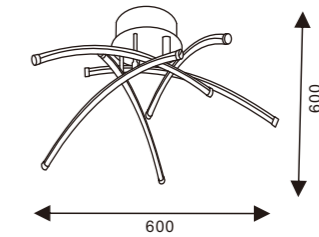

LÁMPARA DE TECHO LED FARE

62W/CCT

◀ **LM8123 ALUMINIO**
700X500X108H MM 5580LM

LÁMPARA DE TECHO LED FLEW

90W/CCT

▶ **LM8122 BLANCO**
900X700X180H MM

LÁMPARA DE TECHO

78W/CCT