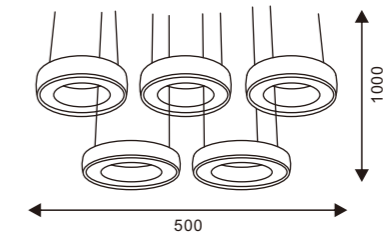

28W/CCT

▶ TL5009-500
500X1000H MM

LÁMPARA DE TECHO
SAISTAIT

40W/CCT

TL5038-500
500X1000H MM

LÁMPARA DE TECHO
TREVOLE

42W/CCT

TL7220-500
500X260H MM