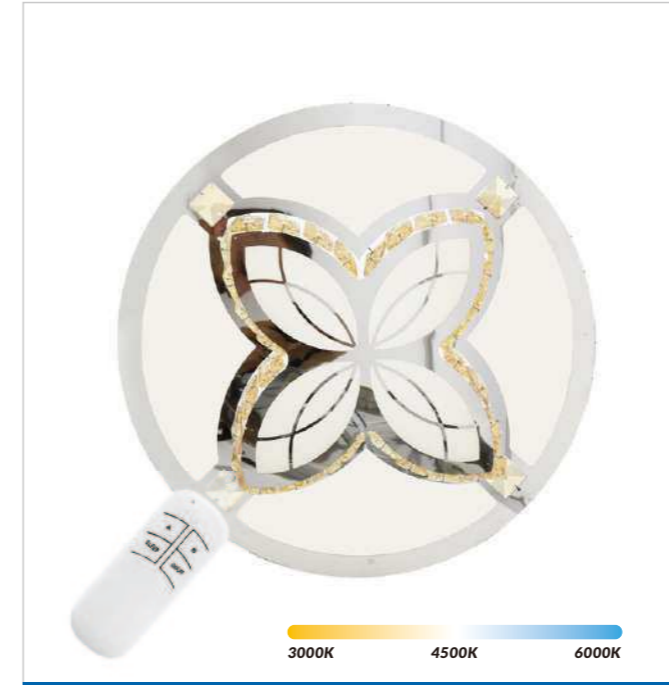

LÁMPARA DE TECHO LED RING

18W/CCT

◀ **DW61691L**
270X1200H MM 1260LM

LÁMPARA DE TECHO LED SQUARE

97W/CCT

DW4006BF ▶
1000X110X1200H MM 6790LM

46

PLAFÓN DECORATIVO LED DIAMOND STAR

60W/CCT

◀ **KB7021**
500X500X130MM 4000LM

LÁMPARA DE TECHO TAARA

60W/CCT

◀ **KB7016**
500X500X120MM 4000LM

PLAFÓN DECORATIVO LED FLOWER

80W/CCT

◀ **KB9109**
475X475X120 MM 7200LM