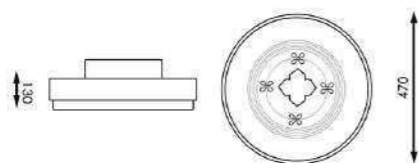

108W/CCT

◀ **KB9110**
480X110 MM 9000LM

PLAFÓN DECORATIVO LED CORONA YELOW

60W/CCT

▶ **KB8967**
470X470MM 4000LM

PLAFÓN DECORATIVO LED STARTS CIRCLE

48W/CCT

▶ **KB9100**
495X11 MM 4000LM