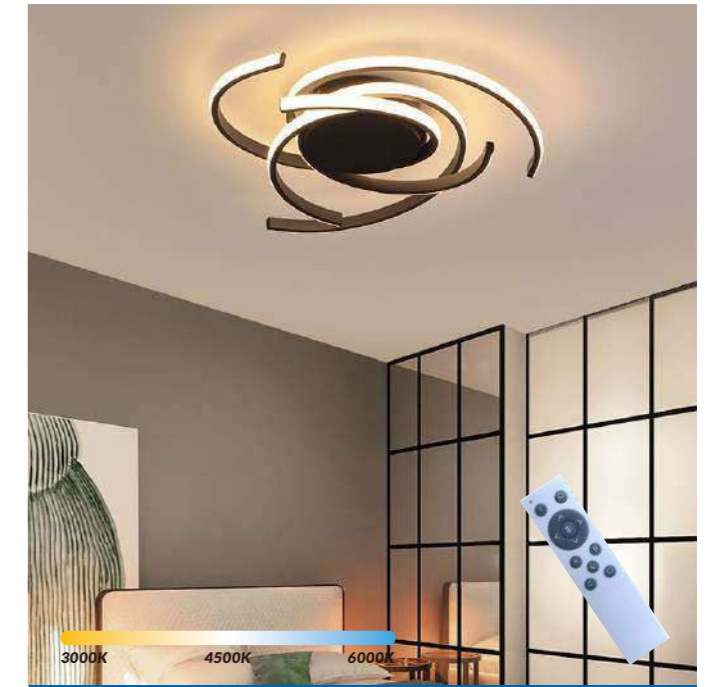

32W/CCT

LM8118 ▶
550X550X160H MM 4860LM