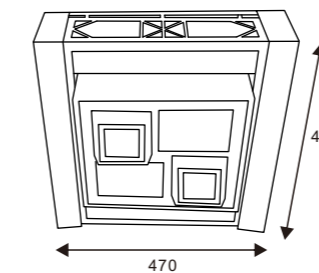

125W/CCT

▶ **DWC400114**
630X320H MM 8750LM

LÁMPARA DE TECHO

108W/CCT

◀ **KB9110**
500X500X140MM

LÁMPARA DE TECHO

120W/CCT

▶ **KB9112**
470X470X200MM